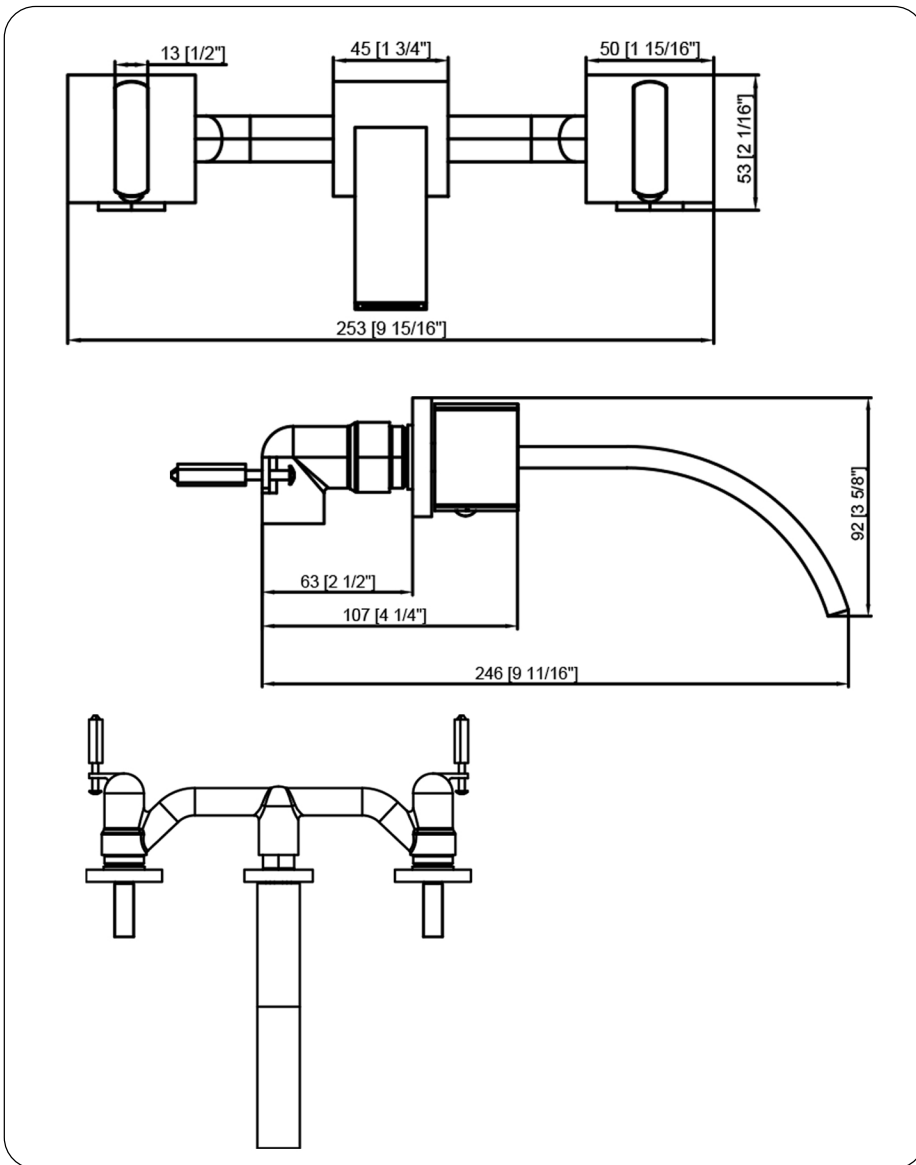

## NBF-W02CH DEKKER Two Handle Wall Mount Bathroom Faucet, Chrome

Requested By: \_\_\_\_\_

Specific Features: \_\_\_\_\_

### STANDARD SPECIFICATIONS:

- Wall mount faucet w/ chrome finish
- Double nob handle
- Solid brass construction
- Includes: Spout, handle, supply lines, mounting hardware and rough in valve
- High pressure ceramic cartridge
- cUPC and AB1953 low lead compliant
- NSF 61 and NSF 372 certified
- Meets Watersaver flow rate requirements